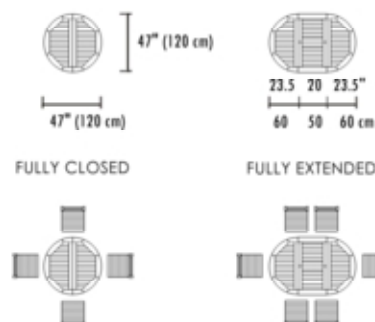

category : BAR TABLES

**47"X47-67" ROUND
EXTENSION BAR TABLE**
code : TB - A020

W47 x H39.5 x L47-67"
W120 x H100 x L120-170 cm

Net Weight : 92 lbs. (42 kgs)
Gross Weight : 99 lbs. (45 kgs)

Packaging Dimension

Box I : 48 x 48 x 6" = 7.88 cu. Ft
122 x 122 x 15 cm = 0.22 m³

Box II : 31 x 38 x 6" = 4.33 cu. Ft
79 x 97 x 16 cm = 0.12 m³

will seat 4 to 6 persons

ASSEMBLY IS REQUIRED ■

Natural fine hand sanded finish. Mortise and tenon joinery construction.
Solid "A" grade Indonesian plantation teak. Full 1 year warranty against manufacturer's defects.